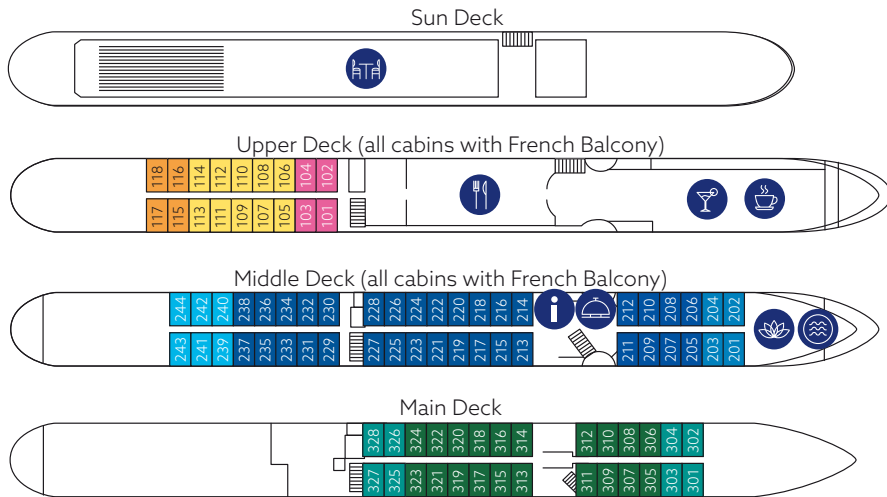

Deck plan

- 2 Bed Main Deck Fore/Aft
- 2 Bed Main Deck
- 2 Bed Middle Deck Aft
- 2 Bed Middle Deck Fore
- 2 Bed Middle Deck
- 2 Bed Upper Deck Aft
- 2 Bed Upper Deck Fore
- 2 Bed Upper Deck

Cabins 305, 306, 201 and 202 can be booked with an extra bed for a 3rd person.

- Bar
- nicko cruise director
- Panorama restaurant
- Panorama salon
- Reception
- Snack bar and barbecue
- Wellness area

- Whirlpool
- Stairs